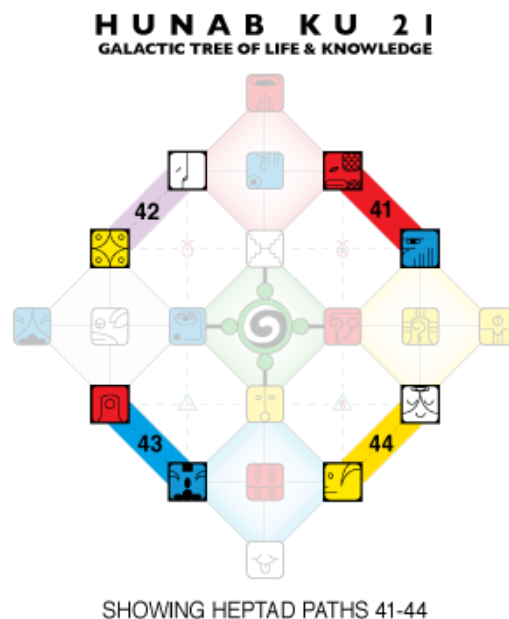

- Anno (ciclo di 365 giorni): Anno della Luna Auto-Esistente Rossa
- Rotazione Galattica (ciclo di 260 giorni): 50° Tzolkin dall'inizio del computo delle 13 Lune del Dreamspell (1987).
- Stagione (ciclo di 65 giorni): Stagione della Visione dell'Ovest: Spettro Galattico Blu
- Castello (ciclo di 52 giorni): Castello Bianco del Nord del Passaggio: Corte della Morte
- Luna (ciclo di 28 giorni): Luna Spettrale del Serpente della Liberazione – *Come posso liberarmi e lasciar andare?*
- Onda Incantata (ciclo di 13 giorni): Onda Incantata della Tempesta Blu dell'Auto-Generazione

Codici dei Sentieri delle Eptadi nella Luna Spettrale

Nel viaggio di 52 settimane attraverso i 52 Sentieri delle Eptadi di *Hunab Ku 21, L'Albero Galattico della Vita e della Conoscenza, nella Luna Spettrale* attiviamo i seguenti Sentieri :

Settimana 1 – Rossa – Inizia

Eptade 41: **Il Sesso Spettralizza la Visione.**
(giorni Dali 1 - Silio 7 della Luna Spettrale / Maggio 2-8)